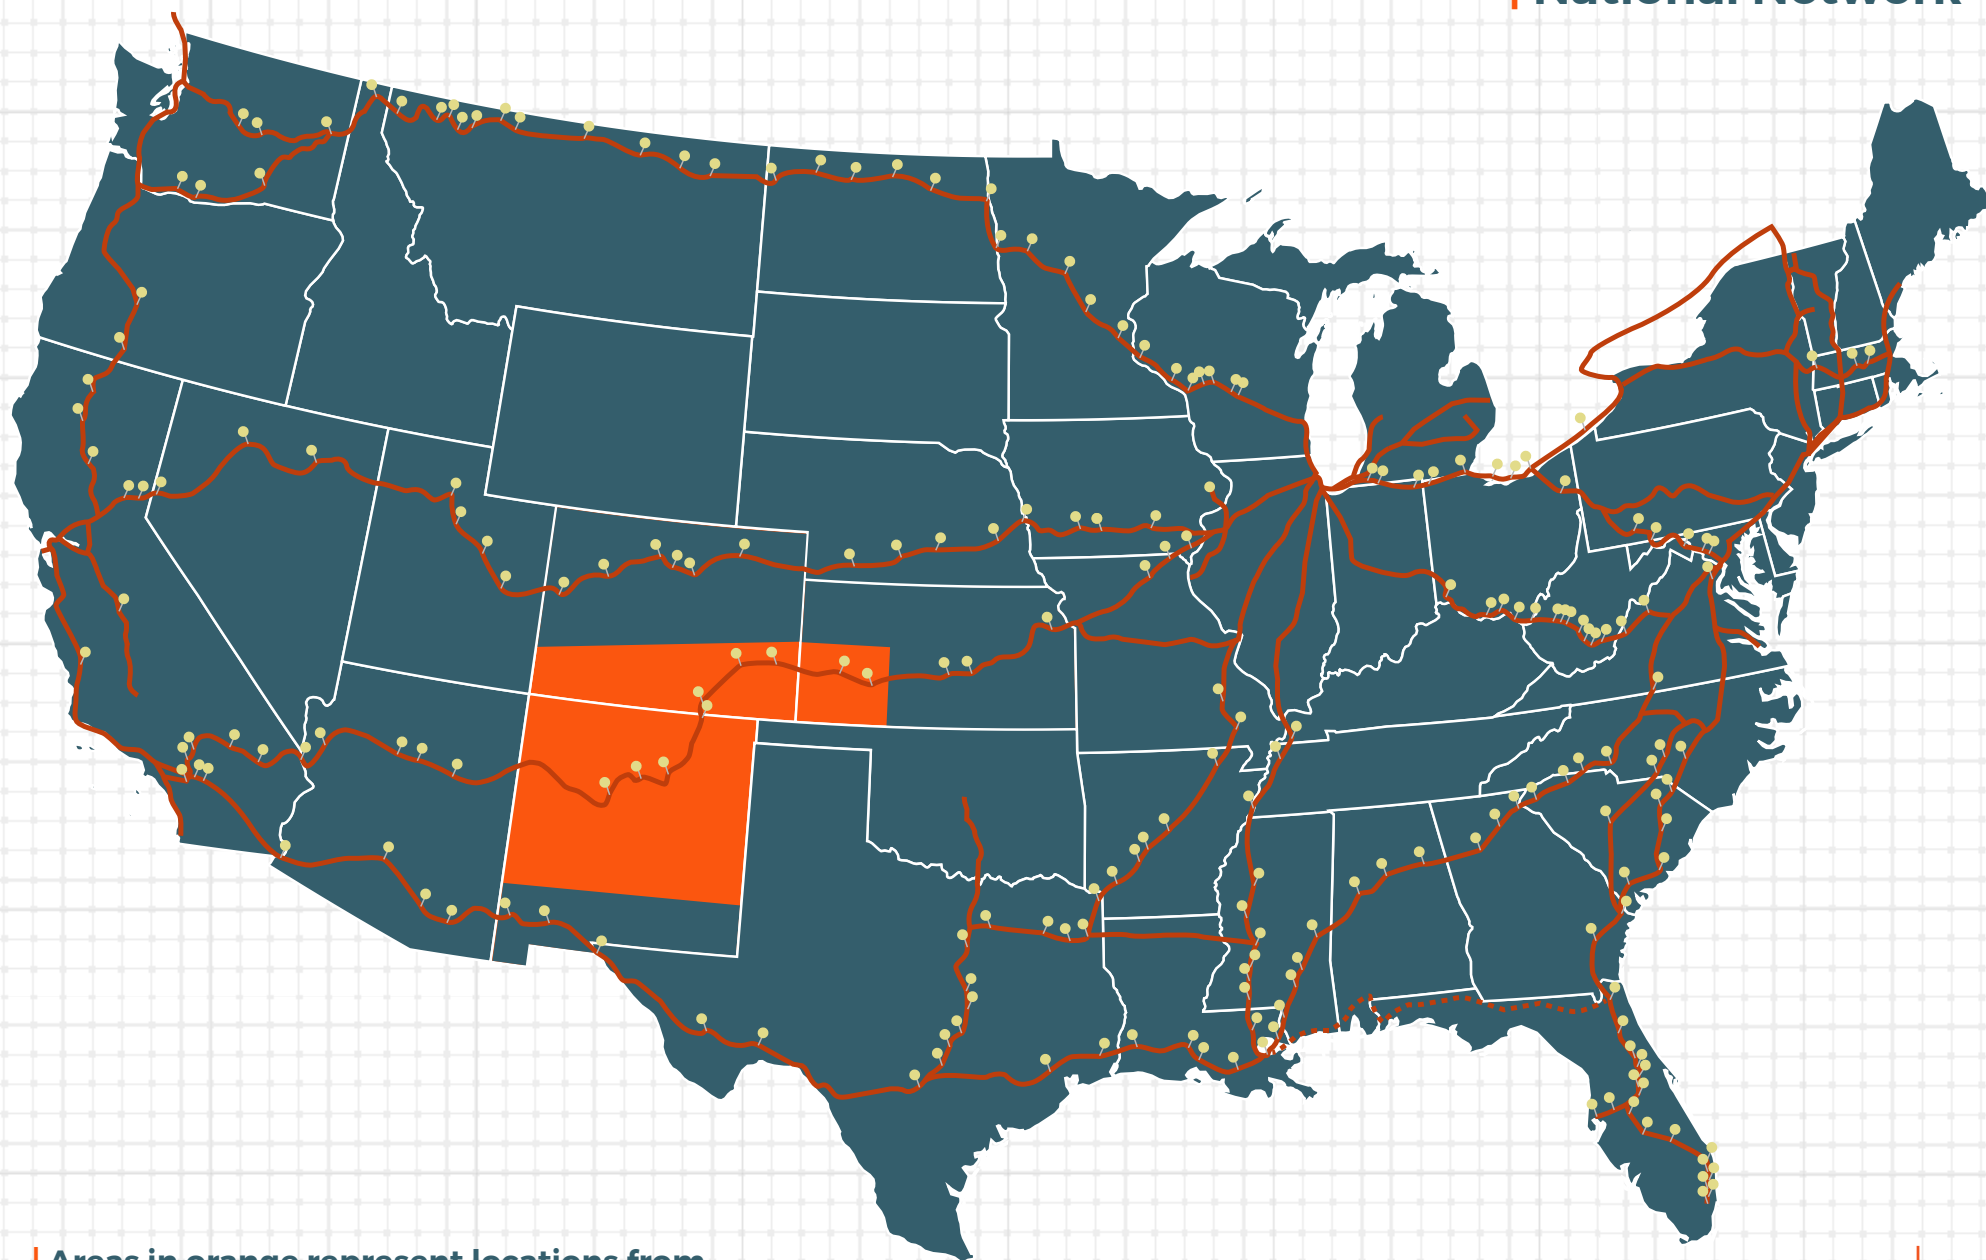

National Network

Areas in orange represent locations from the Southwest Chief that will be affected.